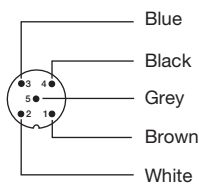

CABLES FOR LIGHT CURTAINS

Description

- Extension cables for light curtains
- M12 female connectors
- 5, 8 or 12 pins
- Straight connector design
- PVC sleeve material
- 10 m cable length

Technical Data

| | 5-pin, M12 | 8-pin, M12 | 12-pin, M12 |
|--------------------------|--------------------------|------------|-------------|
| Rated current | 1 A | | |
| Socket contacts | Brass (gold plated) | | |
| Cable sleeve material | PVC | | |
| Connector material | Zinc Alloy-Nickel Plated | | |
| Lock nut | PVC | | |
| Housing | PVC | | |
| Cable / Connector colour | Black | Grey | |
| Temperature | -20 to +70 °C | | |
| Sealing class | IP 67 | | |

Available Types

| Dimension Drawing (Units in mm) | Connector | Locking | Socket Design | Pins | Cable | Sleeve Material | 10 m length |
|---------------------------------|-----------|---------|---------------|------|---------------------------|-----------------|--------------------------------|
| | | | | | | | Order Reference |
| | M12 x 1 | Screw | Straight | 5 | 5 x 0,2 mm ² | PVC (Black) | CAB KV 5512 PVC-BK S 10 |
| | | | | 8 | 8 x 0,2 mm ² | PVC (Grey) | CAB KV 8812 PVC-GY S 10 |
| | | | | 12 | 12 x 0,16 mm ² | PVC (Grey) | CAB KV 1212 PVC-GY S 10 |

Connections

5 pin, M12
Cable Plug
(Female)

8 pin, M12
Cable Plug
(Female)

12 pin, M12
Cable Plug
(Female)