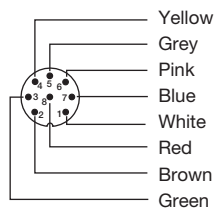

CABLES FOR LIGHT CURTAINS

Description

- Extension cables for light curtains
- M12 female connectors
- 5, 8 or 12 pins
- Straight connector design
- PVC sleeve material
- 10 m cable length

Technical Data

| | 5-pin, M12 | 8-pin, M12 | 12-pin, M12 |
|--------------------------|--------------------------|------------|-------------|
| Rated current | 1 A | | |
| Socket contacts | Brass (gold plated) | | |
| Cable sleeve material | PVC | | |
| Connector material | Zinc Alloy-Nickel Plated | | |
| Lock nut | PVC | | |
| Housing | PVC | | |
| Cable / Connector colour | Black | Grey | |
| Temperature | -20 to +70 °C | | |
| Sealing class | IP 67 | | |

Available Types

| Dimension Drawing (Units in mm) | Connector | Locking | Socket Design | Pins | Cable | Sleeve Material | 10 m length |
|---------------------------------|-----------|---------|---------------|------|---------------------------|-----------------|--------------------------------|
| | | | | | | | Order Reference |
| | M12 x 1 | Screw | Straight | 5 | 5 x 0,2 mm ² | PVC (Black) | CAB KV 5512 PVC-BK S 10 |
| | | | | 8 | 8 x 0,2 mm ² | PVC (Grey) | CAB KV 8812 PVC-GY S 10 |
| | | | | 12 | 12 x 0,16 mm ² | PVC (Grey) | CAB KV 1212 PVC-GY S 10 |

Connections

5 pin, M12
Cable Plug
(Female)

8 pin, M12
Cable Plug
(Female)

12 pin, M12
Cable Plug
(Female)